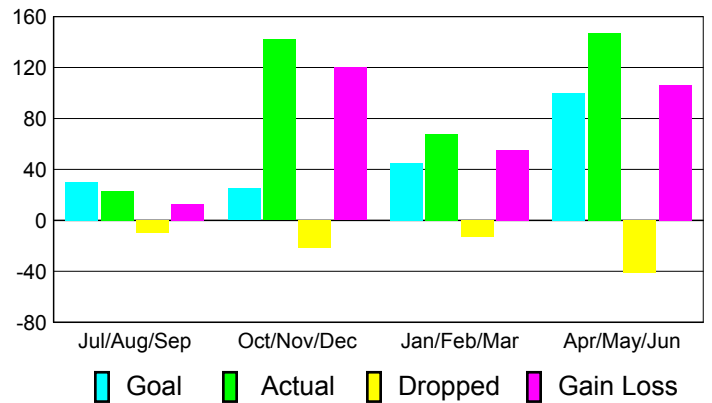

Membership Results 2010-2011

Goal, New, Dropped, Gain/Loss

Comparison of Membership Gain/Loss

Current Year Compared to the Previous Year