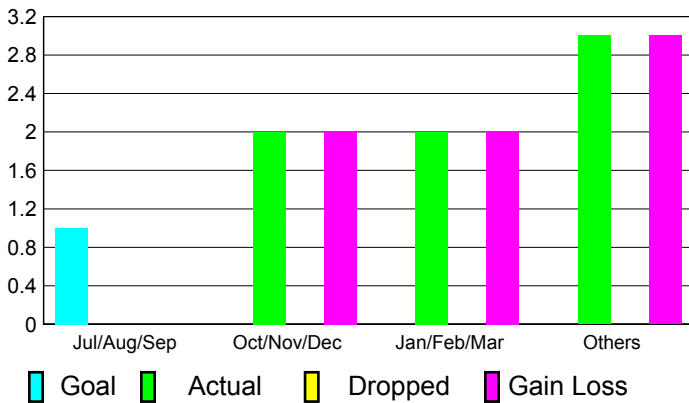

2010-2011 GMT Reports for District (or Undistricted) **District M 2**

GMT: **Mr. Pedro Mario Marrello**

Location: **PARAGUAY**

GMT CA: **3**

CLUBS

Club Results 2010-2011

Clubs 2009-2010

Month	New Club Goal	Actual New Clubs	Actual Dropped Clubs	Gain/Loss of Clubs	Gain/Loss of Clubs
Jul/Aug/Sep	1	0	0	0	0
Oct/Nov/Dec	0	2	0	2	0
Jan/Feb/Mar	0	2	0	2	0
Apr/May/Jun	0	3	0	3	0
Totals	1	7	0	7	0

Club Results 2010-2011

Goal, New, Dropped, Gain/Loss

Comparison of Club Gain/Loss

Current Year Compared to the Previous Year

YTD Status Quo Clubs 2010-2011

Status Quo Clubs Compared to Status Quo Members

MEMBERSHIP

Membership Results 2010-2011

Membership 2009-2010

Month	Net Memb Goal	Actual New Memb	Actual Dropped Memb	Gain/Loss of Memb	Gain/Loss of Memb
Jul/Aug/Sep	30	23	-10	13	-2
Oct/Nov/Dec	25	142	-22	120	20
Jan/Feb/Mar	45	68	-13	55	-18
Apr/May/Jun	100	147	-41	106	-41
Totals	200	380	-86	294	-41