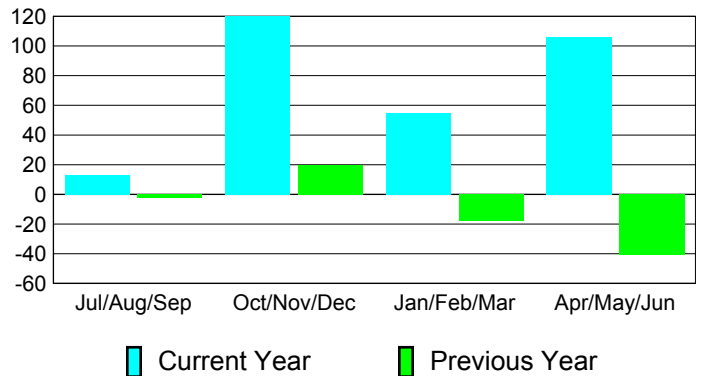

Membership Results 2010-2011

Membership 2009-2010

Month	Net Memb Goal	Actual New Memb	Actual Dropped Memb	Gain/Loss of Memb	Gain/Loss of Memb
Jul/Aug/Sep	30	23	-10	13	-2
Oct/Nov/Dec	25	142	-22	120	20
Jan/Feb/Mar	45	68	-13	55	-18
Apr/May/Jun	100	147	-41	106	-41
Totals	200	380	-86	294	-41

Membership Results 2010-2011

Goal, New, Dropped, Gain/Loss

Comparison of Membership Gain/Loss

Current Year Compared to the Previous Year

Gender Comparison 2010-2011

Jul/Aug/Sep

Oct/Nov/Dec

Jan/Feb/Mar