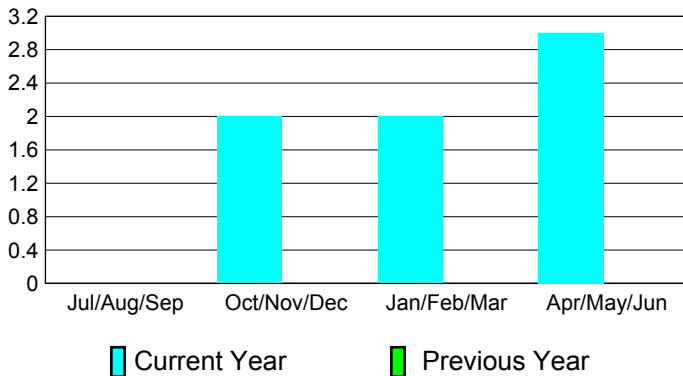

2010-2011 GMT Reports for District (or Undistricted) **District M 2**

GMT: **Mr. Pedro Mario Marrello**

Location: **PARAGUAY**

GMT CA: **3**

CLUBS

Club Results 2010-2011

Clubs 2009-2010

Month	New Club Goal	Actual New Clubs	Actual Dropped Clubs	Gain/Loss of Clubs	Gain/Loss of Clubs
Jul/Aug/Sep	1	0	0	0	0
Oct/Nov/Dec	0	2	0	2	0
Jan/Feb/Mar	0	2	0	2	0
Apr/May/Jun	0	3	0	3	0
Totals	1	7	0	7	0

Club Results 2010-2011

Goal, New, Dropped, Gain/Loss

Comparison of Club Gain/Loss

Current Year Compared to the Previous Year

YTD Status Quo Clubs 2010-2011

Status Quo Clubs Compared to Status Quo Members

MEMBERSHIP